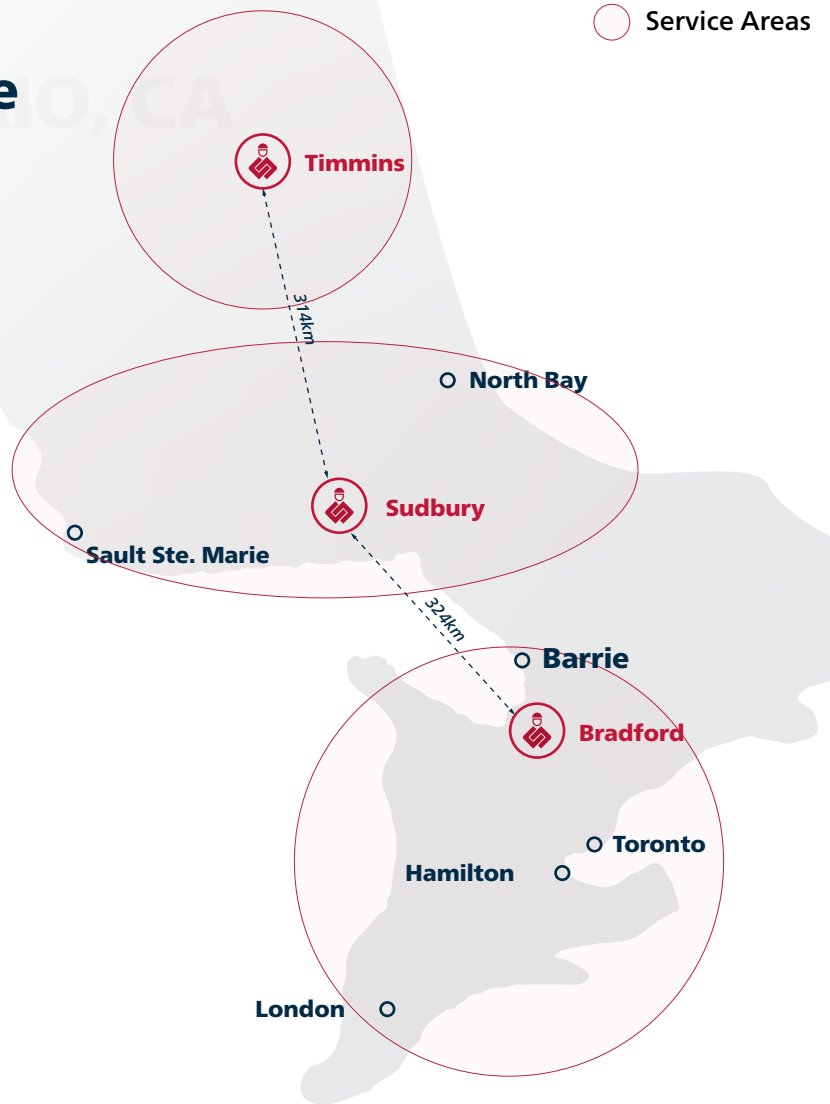

We cover Northern Ontario to the Greater Toronto Area.

We proudly serve all of these communities, and many, many more!

NORTHERN ONTARIO

- Alban
- Algoma Mills
- Azilda
- Blezzard Valley
- Blind River
- Bruce Mines
- Capreol
- Chelmsford
- Coniston
- Cutler
- Echo Bay
- Espanola
- French River
- Gogama
- Hanmer
- Iron Bridge
- Levack
- Markstay - Warren
- Massey
- Mckerron
- Nairn Center
- Noelville
- North Bay
- Onaping Falls
- Sault Ste. Marie
- Serpent River
- Spanish
- St. Charles
- Sturgeon Falls
- Sudbury
- Thessalon
- Timmins
- Val Caron
- Val Therese
- Verner
- Walford
- Webbwood
- Whitefish
- Worthington

SOUTHERN ONTARIO

- Aurora
- Barrie
- Bolton
- Brampton
- Bradford
- Burlington
- Cambridge
- Concord
- Dundalk
- East York
- Elmira
- Etobicoke
- Georgetown
- Guelph
- Hamilton
- Kettleby
- Kitchener
- London
- Markham
- Midhurst
- Milton
- Mississauga
- Newmarket
- Nobleton
- North York
- Oakville
- Orangeville
- Orillia
- Oshawa
- Pickering
- Richmond Hill
- Scarborough
- Schomberg
- Stoney Creek
- Thornhill
- Toronto
- Vaughan
- Whitby
- Woodbridge